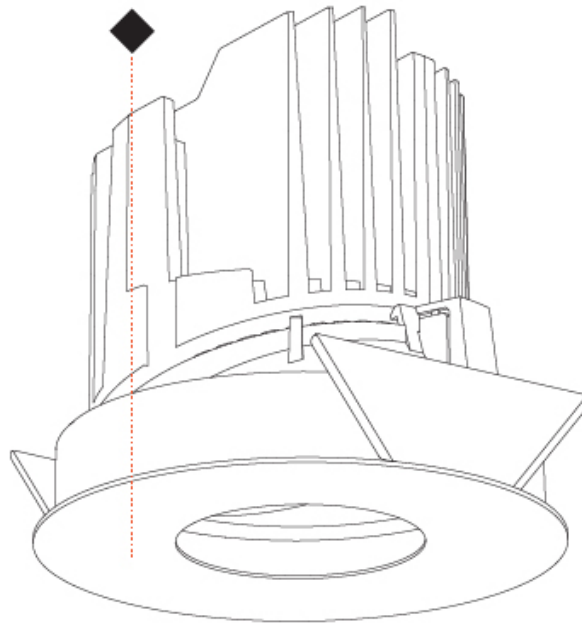

BIONIQ ROUND PINHOLE RECESSED

A37855-

PROJECT _____

TYPE _____

SPECIFIER _____

QUANTITY _____

DATE _____