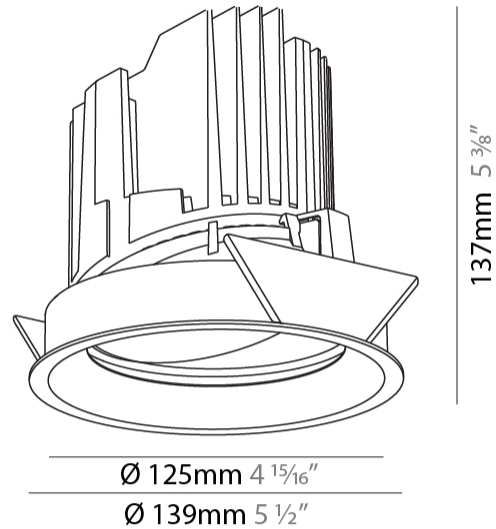

PHYSICAL

Shape: Round
Diameter (mm): 139
Diameter (in): 5 1/2
Height (mm): 137
Height (in): 5 3/8
Ceiling Thickness (mm): 10 / 12.5 / 15
Ceiling Thickness (in): 3/8 or 1/2 or 9/16
Min. Recessing Depth (mm): 150
Min. Recessing Depth (in): 5 7/8
Light Distribution: Adjustable / Downlight
Weight (kg): 0.849
Weight (lbs): 1.87
Fixture Finish: SSR / BKV / CWI / CRY / HAB / LAG / UFT / ITA / RUA / RUR / MIC / FTG / MYG / TWT / LOD / PUS / FRO / FUP / KIA / POP / BLS / SPG / MEY / GOH / GUM / CHC / COM / ABZ / JAG / OBR / MOS / ROR
Fixture Material: Aluminum Die Cast
Cut-out Measurements: 130mm / 5 1/8"

ELECTRICAL

Lamp Type: LED (Zhaga Standard)
Input Wattage (W): 13.2 / 16.5
Total Output Wattage (W): 12 / 14
Dimming: Tri-Mode (Non-Dimming and Phase Dimming (120Vac only) and 0-10V Dimming)
Driver Included: No
Driver Location: Recessed Housing
Driver Type: Constant Current - Universal
Driver Class: Class 2
Housing: See components
Input Voltage (V): 120 - 277
Constant Current (MA): 350

LED

Number of LEDs: 1
Color Temperature (°K): 2700 / 3000 / 3500 / 4000
Max. Delivered Lumen (lm): 810 / 900 / 970 / 990
Nominal Lumen (lm): 960 / 1070 / 1156 / 1180
CRI: >90 CRI
Efficiency (%): 0.905
Lamp Life (hrs): 50000

OPTICAL

Reflector°: 10
Adjustability: Rotational 355°; Tilt 30°

RATINGS AND CERTIFICATIONS

Certified By: Certified for North American Standards
IP rating: IP54